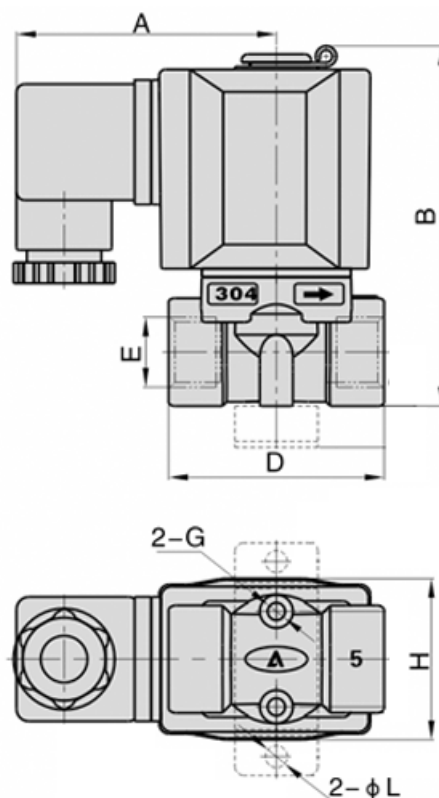

Data Sheet

Article number: 582W05015BG

Description: Fluid ventil - 2/2 NC, D22W05015B - DC24VG
port 1/2" - Lysning 5,0 direkte styret, messing

Measures

A = 62,7

B = 87.0

D = 52

E = G 1/2"

H = 39.0